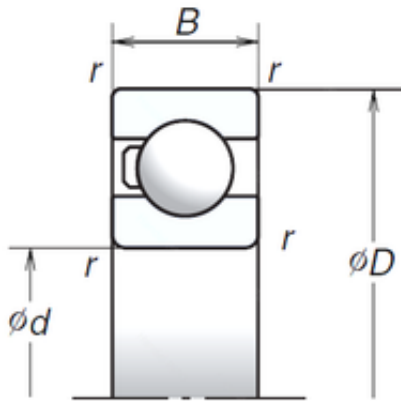

BEARING BOWER CORP.

20 mm x 42 mm x 12 mm NSK 6004T1X deep groove ball bearings

Bearing No. 6004T1X

Size	20x42x12 mm
Bore Diameter	20 mm
Outer Diameter	42 mm
Width	12 mm
d	20 mm
D	42 mm
B	12 mm
C	12 mm
r min.	0,6 mm
Basic dynamic load rating (C)	9,4 kN
Basic static load rating (C0)	5 kN

6004T1X Bearing 2D drawings and 3D CAD models