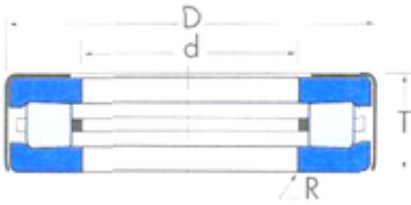

## Timken T142W thrust roller bearings

Bearing No. T142W

Size	35.179x62.708x19.431 mm
Bore Diameter	35,179 mm
Outer Diameter	62,708 mm
Width	19,431 mm
d	35,179 mm
D	62,708 mm
T	19,431 mm
R	0,8 mm

T142W Bearing 2D drawings and 3D CAD models