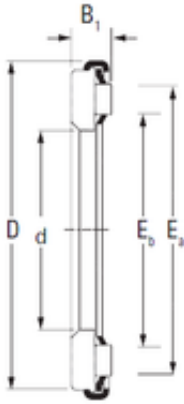

BEARING BOWER CORP.

Timken AX 6 60 85 needle roller bearings

Bearing No. AX 6 60 85

Size	60x85x6 mm
Bore Diameter	60 mm
Outer Diameter	85 mm
Width	6 mm
d	60 mm
D	85 mm
B1	6 mm
Ea	79,2 mm
Eb	63,5 mm
Weight	0,106 Kg
Basic dynamic load rating (C)	31,5 kN
Basic static load rating (C0)	193 kN

AX 6 60 85 Bearing 2D drawings and 3D CAD models