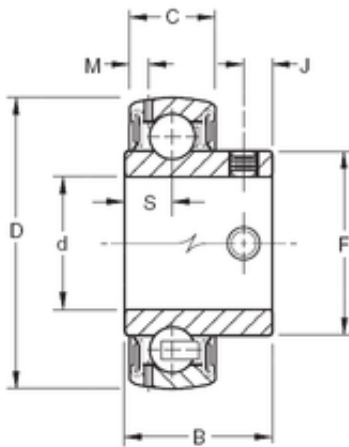

BEARING BOWER CORP.

25 mm x 52 mm x 28,2 mm Timken
GYAE25RRB deep groove ball bearings

Bearing No. GYAE25RRB

Size	25x52x28.2 mm
Bore Diameter	25 mm
Outer Diameter	52 mm
Width	28,2 mm
d	25 mm
D	52 mm
B	28,2 mm
C	15 mm
F	33,7 mm
J	6,35 mm
M	3,61 mm
S	8,84 mm
Thread (G)	M6X1
Weight	0,17 Kg
Basic dynamic load rating (C)	15,8 kN

GYAE25RRB Bearing 2D drawings and 3D CAD models