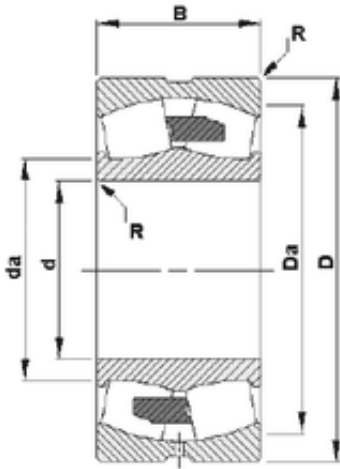

BEARING BOWER CORP.

460 mm x 830 mm x 296 mm Timken
23292YMB spherical roller bearings

Bearing No. 23292YMB

Size	460x830x296 mm
Bore Diameter	460 mm
Outer Diameter	830 mm
Width	296 mm
d	460 mm
D	830 mm
B	296 mm
C	296 mm
R	6 mm
Da	746 mm
da	535 mm

23292YMB Bearing 2D drawings and 3D CAD models